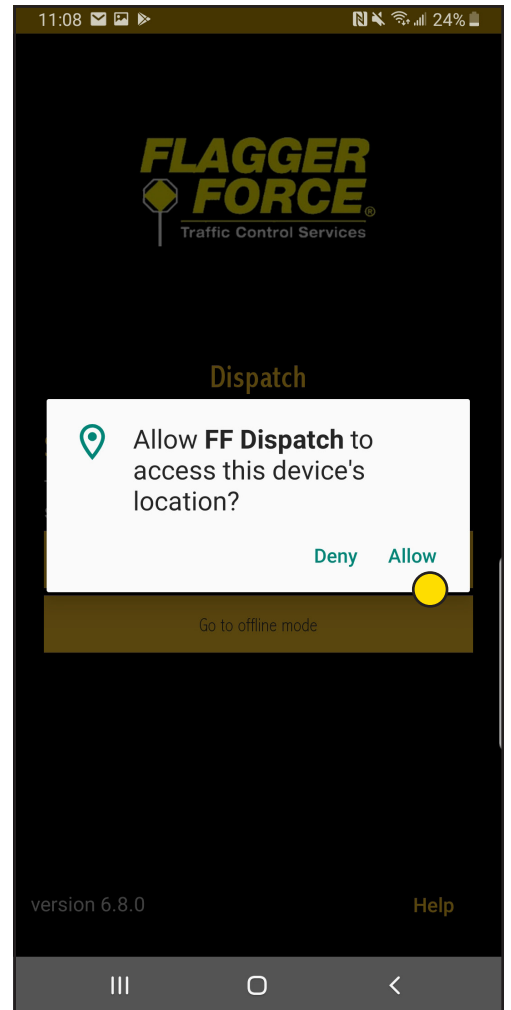

Dispatch is a mandatory app for field employees. Use the Dispatch app to view and accept jobs.

Follow the directions below to download and install the Dispatch app for **Android** devices. Contact employee services with any questions—717.461.7650 and press option 6 for technology.

**1** Search for “FF Dispatch” in the Google Play store and install the app

**2** Open the app

**3** Allow FF Dispatch to access your location

Dispatch is a mandatory app for field employees. Use the Dispatch app to view and accept jobs.