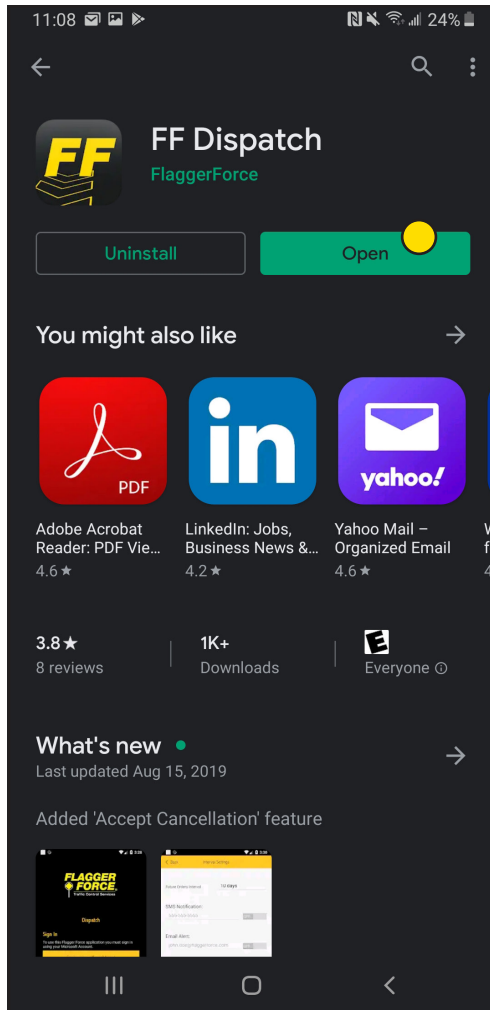

Dispatch is a mandatory app for field employees. Use the Dispatch app to view and accept jobs.

Follow the directions below to download and install the Dispatch app for **Android** devices. Contact employee services with any questions—717.461.7650 and press option 6 for technology.

**1** Search for “FF Dispatch” in the Google Play store and install the app

**2** Open the app

**3** Allow FF Dispatch to access your location

Dispatch is a mandatory app for field employees. Use the Dispatch app to view and accept jobs.