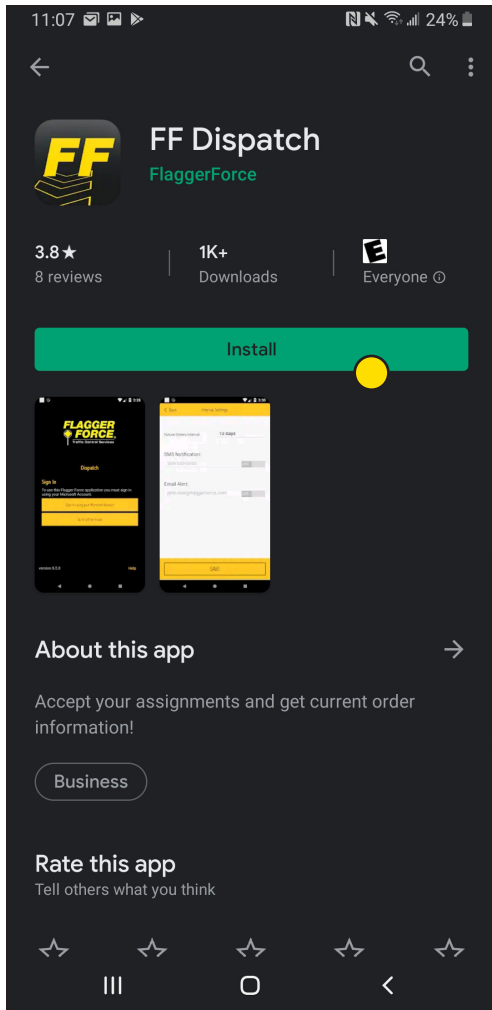

Dispatch is a mandatory app for field employees. Use the Dispatch app to view and accept jobs.

Follow the directions below to download and install the Dispatch app for **Android** devices. Contact employee services with any questions—717.461.7650 and press option 6 for technology.

**1** Search for “FF Dispatch” in the Google Play store and install the app

**2** Open the app

**3** Allow FF Dispatch to access your location

Dispatch is a mandatory app for field employees. Use the Dispatch app to view and accept jobs.