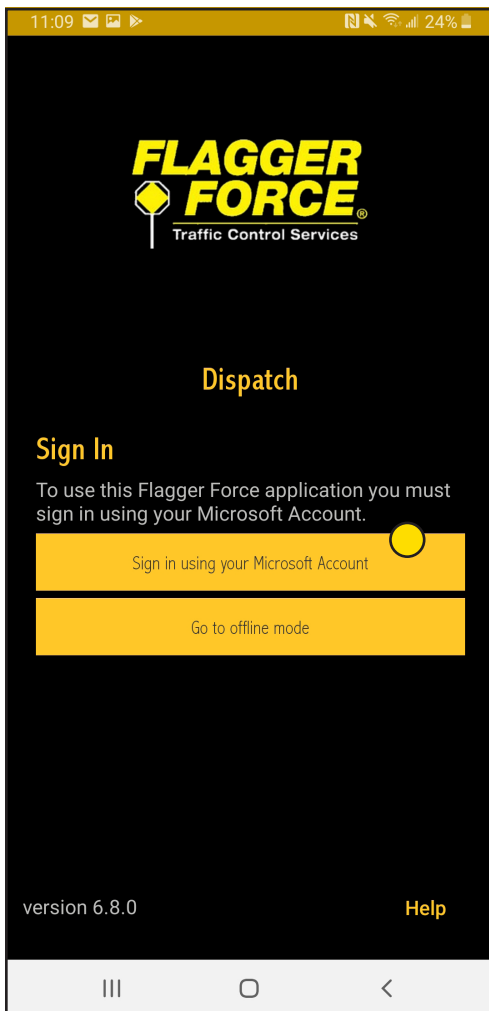

Dispatch is a mandatory app for field employees. Use the Dispatch app to view and accept jobs.

Follow the directions below to download and install the Dispatch app for **Android** devices. Contact employee services with any questions—717.461.7650 and press option 6 for technology.

**1** Search for “FF Dispatch” in the Google Play store and install the app

**2** Open the app

**3** Allow FF Dispatch to access your location

Dispatch is a mandatory app for field employees. Use the Dispatch app to view and accept jobs.

Follow the directions below to download and install the Dispatch app for **Android** devices. Contact employee services with any questions—717.461.7650 and press option 6 for technology.

4

Sign in using your Azure ID login information.  
Your Azure ID is:  
Firstname.Lastname@FlaggerForce.net